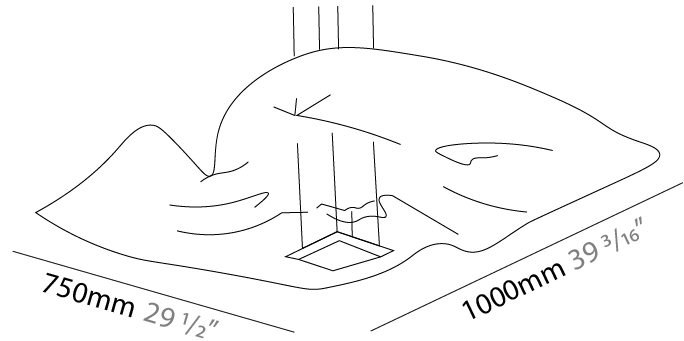

CRASH SURFACE

D132053- _____
base number

1. To build a product code in our configurator select the specify button on the base model # product page
2. To build a manual product code on this datasheet choose from the options listed below in blue font and add the suffix to the base model #

GENERAL

Series: Crash
Brand: Knikerboker
Division: Design
Mounting Type: Surface
Mounting Location: Ceiling

PHYSICAL

Shape: Rectangle
Length (mm): 750
Length (in): 29 1/2
Width (mm): 750
Width (in): 29 1/2
Extension (mm): 150
Extension (in): 5 7/8
Light Distribution: Indirect
Fixture Finish: EWH / EBK / MAN / COF / PRD / SLF / GLF / CLF / BRL / EWS / EWG / EWC / EWR / EBS / EBG / EBC / EBC / EBB / MAS / MAD / MAC / MAB / COS / CGO / CCL / CBL / PRS / PRG / PRC / PRB
Fixture Material: Metal

ELECTRICAL

Lamp Type: LED
Input Wattage (W): 21
Total Output Wattage (W): 20
Dimming: Tri-Mode (Non-Dimming and Phase Dimming (120Vac only) and 0-10V Dimming)
Driver Included: Yes
Driver Location: Integrated
Driver Type: Constant Current - Universal
Driver Class: Class 2
Input Voltage (V): 120 - 277
Constant Current (MA): 250
Upon Request: 0-10Vdc dimming / Phase dimming @120Vac / 277Vac

LED

Number of LEDs: 2
Color Temperature (°K): 3000
Max. Delivered Lumen (lm): 1100
CRI: >85 CRI
Lamp Life (hrs): 50000

OPTICAL

RATINGS AND CERTIFICATIONS

Certified By: Certified for North American Standards
IP rating: IP20