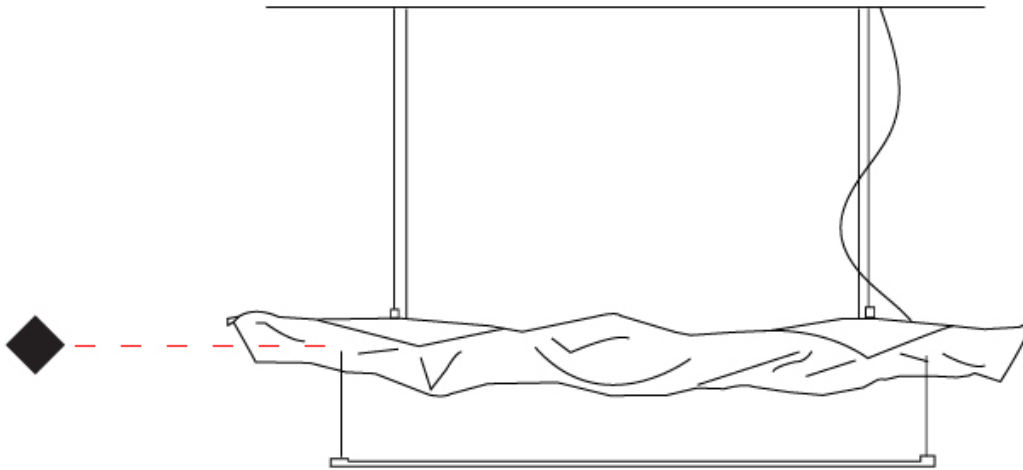

CRASH SURFACE

D132053-

PROJECT _____

TYPE _____

SPECIFIER _____

QUANTITY _____

DATE _____

D