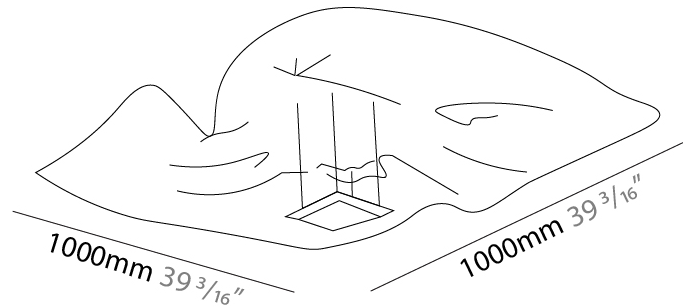

PROJECT	_____
TYPE	_____
SPECIFIER	_____
QUANTITY	_____
DATE	_____

CRASH SURFACE

D132056- _____
base number

1. To build a product code in our configurator select the specify button on the base model # product page
2. To build a manual product code on this datasheet choose from the options listed below in blue font and add the suffix to the base model #

GENERAL

Series: Crash
Brand: Knikerboker
Division: Design
Mounting Type: Surface
Mounting Location: Ceiling

PHYSICAL

Shape: Rectangle
Length (mm): 1000
Length (in): 39 ³/₈
Width (mm): 1000
Width (in): 39 ³/₈
Height (mm): 250
Height (in): 9 ¹³/₁₆
Light Distribution: Indirect
Fixture Finish: EWH / EBK / MAN / COF / PRD / SLF / GLF / CLF / BRL / EWS / EWG / EWC / EWR / EBS / EBG / EBC / EBC / EBB / MAS / MAD / MAC / MAB / COS / CGO / CCL / CBL / PRS / PRG / PRC / PRB
Fixture Material: Metal

ELECTRICAL

Lamp Type: LED
Input Wattage (W): 21
Total Output Wattage (W): 20
Dimming: Tri-Mode (Non-Dimming and Phase Dimming (120Vac only) and 0-10V Dimming)
Driver Included: Yes
Driver Location: Integrated
Driver Type: Constant Current - Universal
Driver Class: Class 2
Input Voltage (V): 120 - 277
Constant Current (MA): 250
Upon Request: 0-10Vdc dimming / Phase dimming @120Vac / 277Vac

LED

Number of LEDs: 2
Color Temperature (°K): 3000
Max. Delivered Lumen (lm): 1100
CRI: >85 CRI
Lamp Life (hrs): 50000

OPTICAL

RATINGS AND CERTIFICATIONS

Certified By: Certified for North American Standards
IP rating: IP20