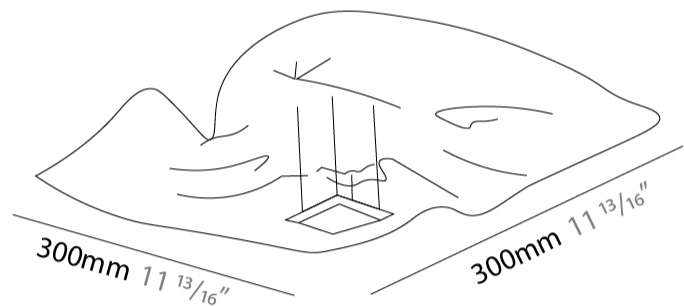

PROJECT	_____
TYPE	_____
SPECIFIER	_____
QUANTITY	_____
DATE	_____

CRASH SURFACE

D132047- _____
base number

1. To build a product code in our configurator select the specify button on the base model # product page
2. To build a manual product code on this datasheet choose from the options listed below in blue font and add the suffix to the base model #

GENERAL

Series: Crash
Brand: Knikerboker
Division: Design
Mounting Type: Surface
Mounting Location: Ceiling

PHYSICAL

Shape: Rectangle
Length (mm): 300
Length (in): 11 ¹³/₁₆
Width (mm): 300
Width (in): 11 ¹³/₁₆
Light Distribution: Indirect
Fixture Finish: EWH / EBK / MAN / COF / PRD / SLF / GLF / CLF / BRL / EWS / EWG / EWC / EWR / EBS / EBG / EBC / EBC / EBB / MAS / MAD / MAC / MAB / COS / CGO / CCL / CBL / PRS / PRG / PRC / PRB
Fixture Material: Metal

ELECTRICAL

Lamp Type: LED
Input Wattage (W): 10.5
Total Output Wattage (W): 10
Dimming: Tri-Mode (Non-Dimming and Phase Dimming (120Vac only) and 0-10V Dimming)
Driver Included: Yes
Driver Location: Integrated
Driver Type: Constant Current - Universal
Driver Class: Class 2
Input Voltage (V): 120 - 277
Constant Current (MA): 250
Upon Request: 0-10Vdc dimming / Phase dimming @120Vac only / 277Vac

LED

Number of LEDs: 1
Color Temperature (°K): 3000
Max. Delivered Lumen (lm): 1100
CRI: >85 CRI
Lamp Life (hrs): 50000

OPTICAL

RATINGS AND CERTIFICATIONS

Certified By: Certified for North American Standards
IP rating: IP20