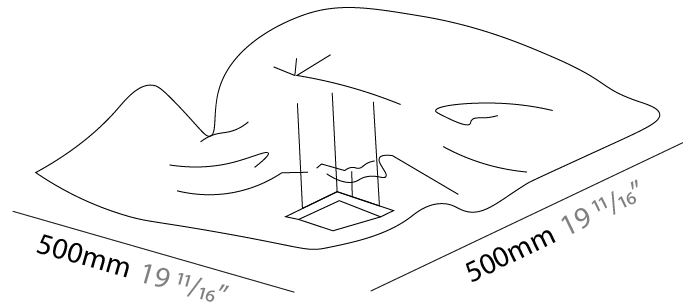

PROJECT	_____
TYPE	_____
SPECIFIER	_____
QUANTITY	_____
DATE	_____

CRASH SURFACE

D132050- _____
base number

1. To build a product code in our configurator select the specify button on the base model # product page
2. To build a manual product code on this datasheet choose from the options listed below in blue font and add the suffix to the base model #

GENERAL

Series: Crash
Brand: Knikerboker
Division: Design
Mounting Type: Surface
Mounting Location: Ceiling

PHYSICAL

Shape: Rectangle
Length (mm): 500
Length (in): 19 11/16
Width (mm): 500
Width (in): 19 11/16
Height (mm): 300
Height (in): 11 13/16
Light Distribution: Indirect
Fixture Finish: EWH / EBK / MAN / COF / PRD / SLF / GLF / CLF / BRL / EWS / EWG / EWC / EWR / EBS / EBG / EBC / EBC / EBB / MAS / MAD / MAC / MAB / COS / CGO / CCL / CBL / PRS / PRG / PRC / PRB
Fixture Material: Metal

ELECTRICAL

Lamp Type: LED
Input Wattage (W): 21
Total Output Wattage (W): 20
Dimming: Tri-Mode (Non-Dimming and Phase Dimming (120Vac only) and 0-10V Dimming)
Driver Included: Yes
Driver Location: Integrated
Driver Type: Constant Current - Universal
Driver Class: Class 2
Input Voltage (V): 120 - 277
Constant Current (MA): 250

LED

Number of LEDs: 2
Color Temperature (°K): 3000
Max. Delivered Lumen (lm): 2200
CRI: >85 CRI
Lamp Life (hrs): 50000

OPTICAL

RATINGS AND CERTIFICATIONS

Certified By: Certified for North American Standards
IP rating: IP20